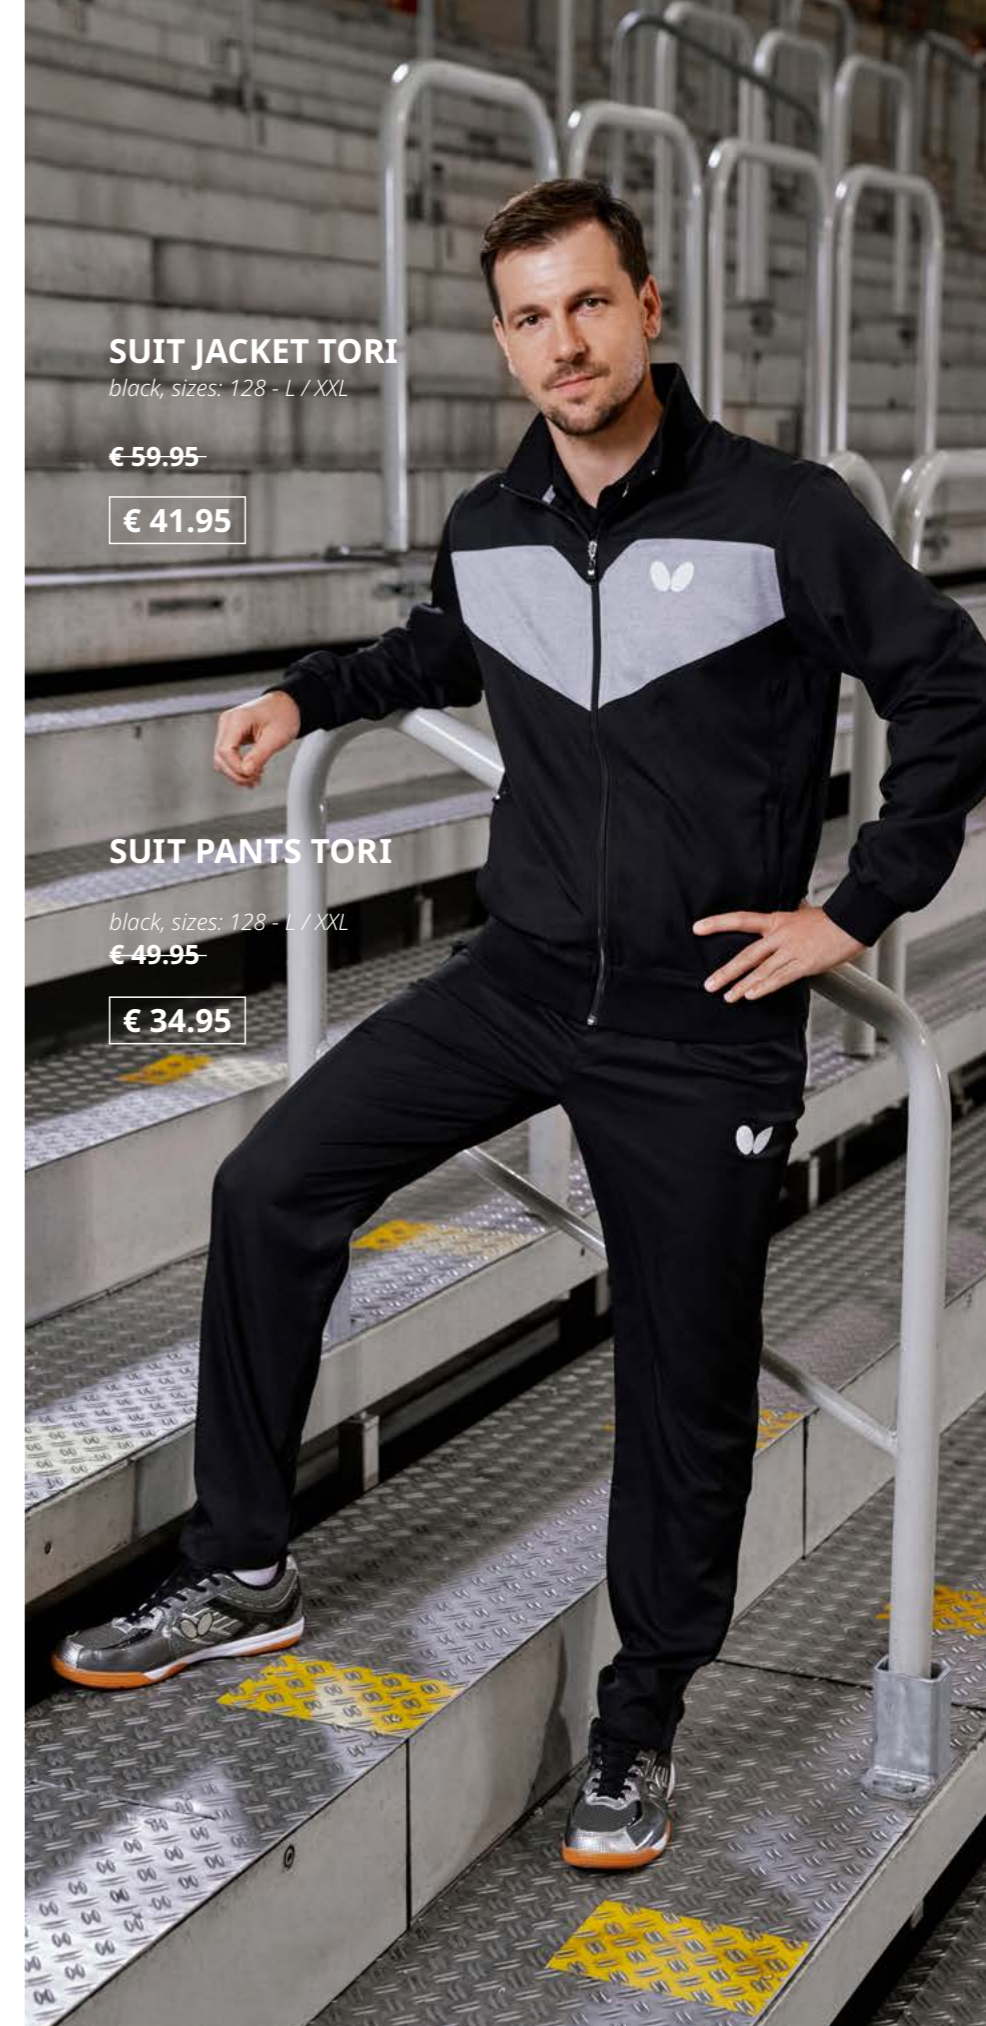

SUIT JACKET TORI

black, sizes: 128 - L / XXL

€ 59.95

€ 41.95

SUIT PANTS TORI

black, sizes: 128 - L / XXL

€ 49.95

€ 34.95